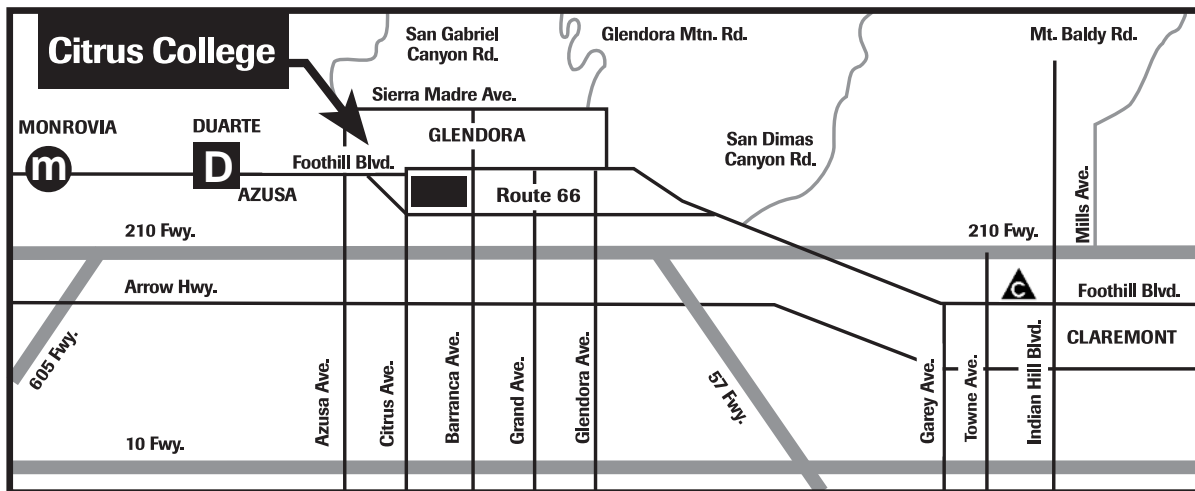

Citrus College Campus Map

Buildings

AA..... Automotive Annex (formerly Tech F)	LH Lecture Hall
AC Art Center	LI Hayden Library
AD Administration (Under Construction)	LL Lifelong Learning Center
AN Annex	LS Life Science
AP..... Adaptive Physical Education	MA Mathematics/Sciences
AQ..... Aquatics	MO..... Maintenance/Operations
BF..... Baseball field (FLD 2)	NB..... North Bungalow
BK..... Owl Bookshop	P1 Portable #1
CC..... Campus Center	P2 Portable #2
CDC..... Child Development Center	P3 Portable #3
CI Center for Innovation	PA Performing Arts Center
CP Central Plant	PC Professional Center
CS Campus Safety	PE..... Physical Education
DT 1..... Diesel Technology (formerly Main Gym)
& DT 2 (formerly Tech G)	PS..... Physical Science
ED Educational Development Center	RA Recording Technology
ES..... Earth Science	RG..... Reprographics (Print shop)
FH..... Field House	SB..... South Bungalow
FP..... Football Practice field (FLD 5)	SF..... Softball field (FLD 3)
GH..... Gate House	SS..... Student Services
GI..... Golf Instruction (FLD 1)	ST..... Stadium (FLD 4)
GR..... Golf Driving Range	TC..... Technology Center
HH Hayden Hall	TD..... Technician Development
IC Infant Center	TE Technology Engineering
IS Information Systems	TN..... Tennis Courts
LB Liberal Arts/Business	VT..... Video Technology
	WA..... Warehouse / Purchasing

Citrus College Freeway Map

Community Map

Note: Maps not to scale.