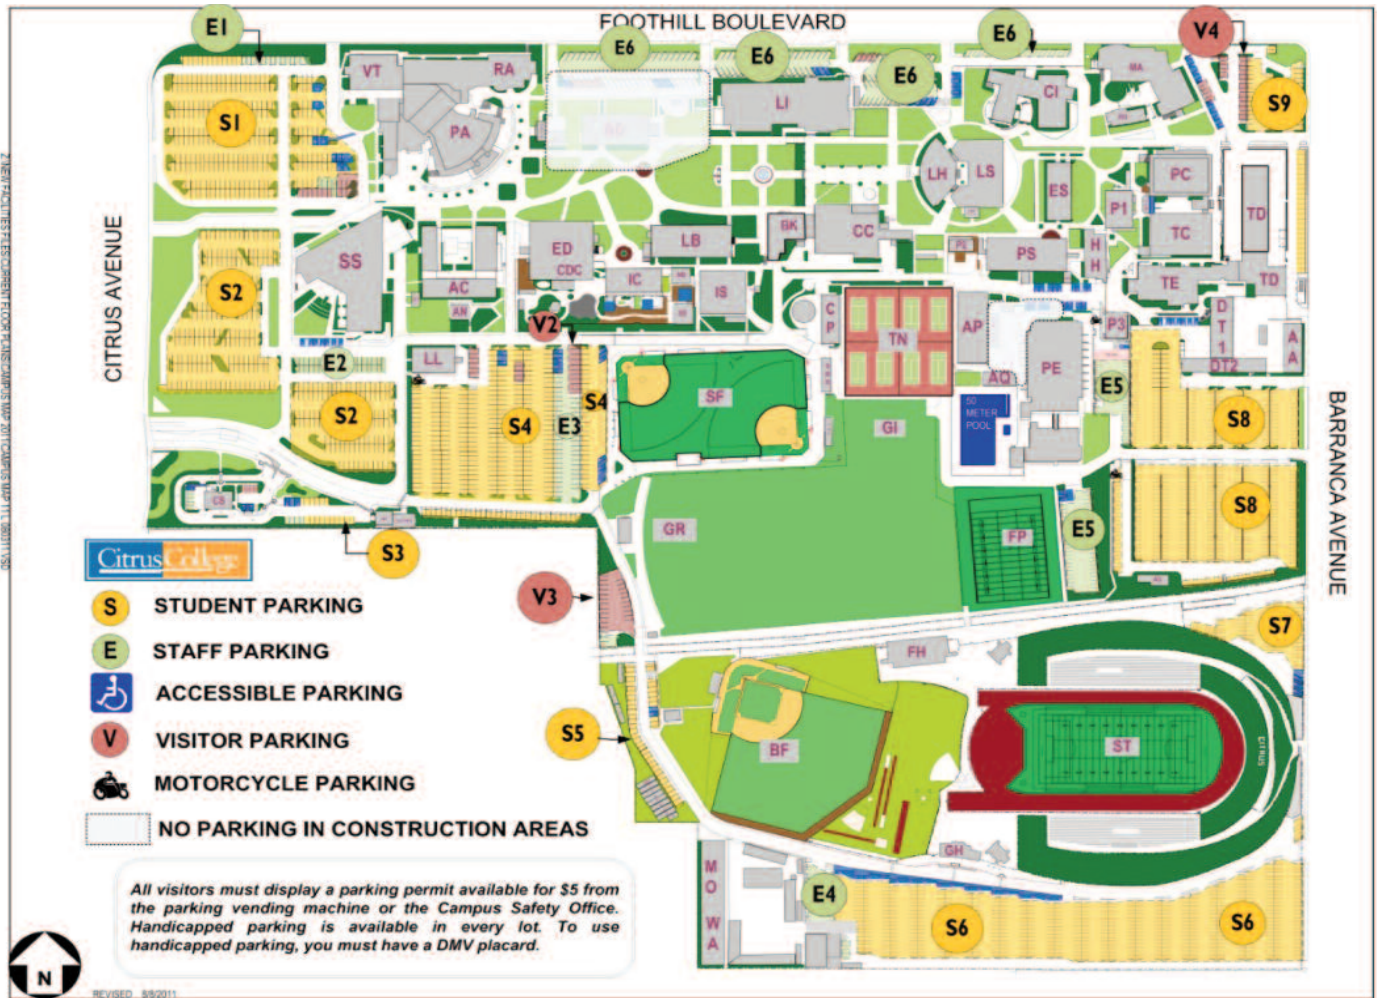

Citrus College Campus Map

Buildings

AA..... Automotive Annex (formerly Tech F)	LH Lecture Hall
AC Art Center	LI Hayden Library
AD Administration (Under Construction)	LL Lifelong Learning Center
AN Annex	LS Life Science
AP..... Adaptive Physical Education	MA Mathematics/Sciences
AQ..... Aquatics	MO..... Maintenance/Operations
BF..... Baseball field (FLD 2)	NB..... North Bungalow
BK..... Owl Bookshop	P1 Portable #1
CC..... Campus Center	P2 Portable #2
CDC..... Child Development Center	P3 Portable #3
CI Center for Innovation	PA Performing Arts Center
CP Central Plant	PC Professional Center
CS Campus Safety	PE..... Physical Education
DT 1..... Diesel Technology (formerly Main Gym)
& DT 2 (formerly Tech G)	PS..... Physical Science
ED Educational Development Center	RA Recording Technology
ES..... Earth Science	RG..... Reprographics (Print shop)
FH..... Field House	SB..... South Bungalow
FP..... Football Practice field (FLD 5)	SF..... Softball field (FLD 3)
GH..... Gate House	SS..... Student Services
GI..... Golf Instruction (FLD 1)	ST..... Stadium (FLD 4)
GR..... Golf Driving Range	TC..... Technology Center
HH Hayden Hall	TD..... Technician Development
IC Infant Center	TE Technology Engineering
IS Information Systems	TN..... Tennis Courts
LB Liberal Arts/Business	VT..... Video Technology
	WA..... Warehouse / Purchasing

Citrus College Freeway Map

Community Map

Note: Maps not to scale.