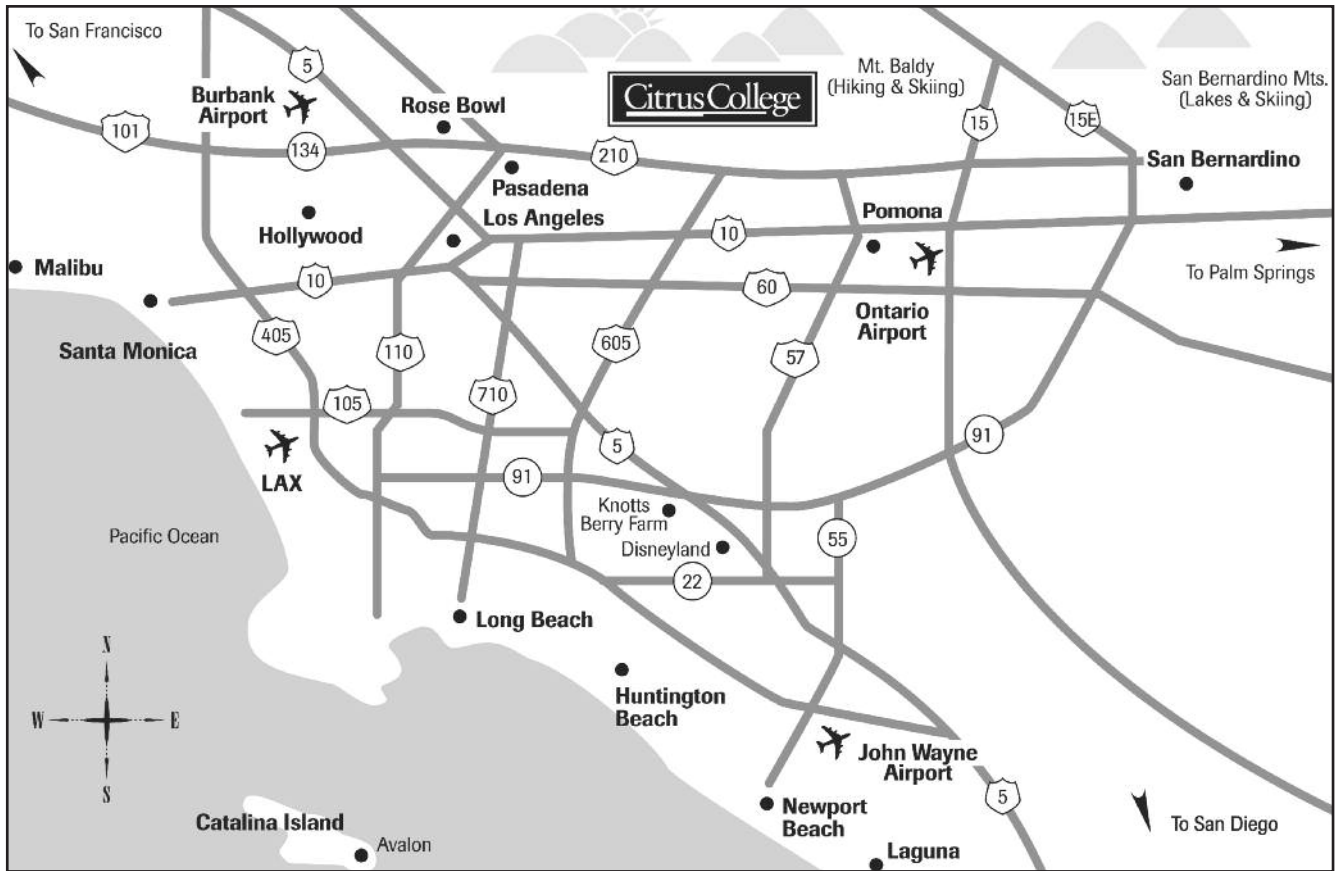

Citrus College Campus Map

Buildings

AA..... Automotive Annex (formerly Tech F)	LH Lecture Hall
AC Art Center	LI Hayden Library
AD Administration (Under Construction)	LL Lifelong Learning Center
AN Annex	LS Life Science
AP..... Adaptive Physical Education	MA Mathematics/Sciences
AQ..... Aquatics	MO..... Maintenance/Operations
BF..... Baseball field (FLD 2)	NB..... North Bungalow
BK..... Owl Bookshop	P1 Portable #1
CC..... Campus Center	P2 Portable #2
CDC..... Child Development Center	P3 Portable #3
CI Center for Innovation	PA Performing Arts Center
CP Central Plant	PC Professional Center
CS Campus Safety	PE..... Physical Education
DT 1..... Diesel Technology (formerly Main Gym)
& DT 2 (formerly Tech G)	PS..... Physical Science
ED Educational Development Center	RA Recording Technology
ES..... Earth Science	RG..... Reprographics (Print shop)
FH..... Field House	SB..... South Bungalow
FP..... Football Practice field (FLD 5)	SF..... Softball field (FLD 3)
GH..... Gate House	SS..... Student Services
GI..... Golf Instruction (FLD 1)	ST..... Stadium (FLD 4)
GR..... Golf Driving Range	TC..... Technology Center
HH Hayden Hall	TD..... Technician Development
IC Infant Center	TE Technology Engineering
IS Information Systems	TN..... Tennis Courts
LB Liberal Arts/Business	VT..... Video Technology
	WA..... Warehouse / Purchasing

Citrus College Freeway Map

Community Map

Note: Maps not to scale.